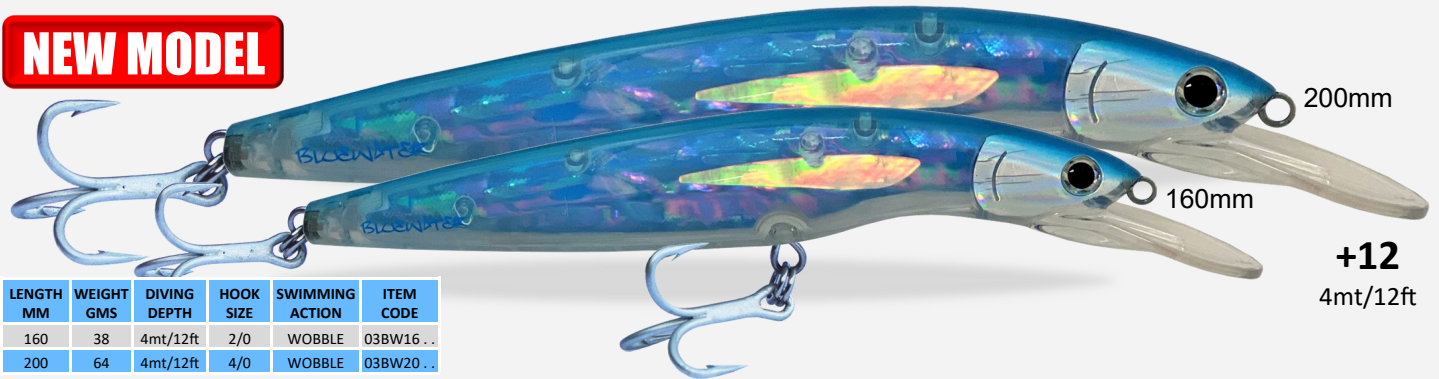

BLUEWATER MINNOW

The all new Bluewater Minnow has been developed with the toughest of Bluewater species in mind. With many conventional lures the action can quickly become untuned with knocks and bumps but this new in-mould bib and body will ensure the lure will track true and straight time and time again without the need for adjustment. The new design also allows for exceptional speed to chase the fastest pelagic species with it comfortably holding in at 8 knots.

The Ghost mould innovation feature colours and designs never seen before in Bluewater lures, these colours will mirror the most predominant baitfish across both the Pacific and Indian Oceans as well as some more wild and unpredictable colours that will entice the toughest predatory fish.

NEW MODEL