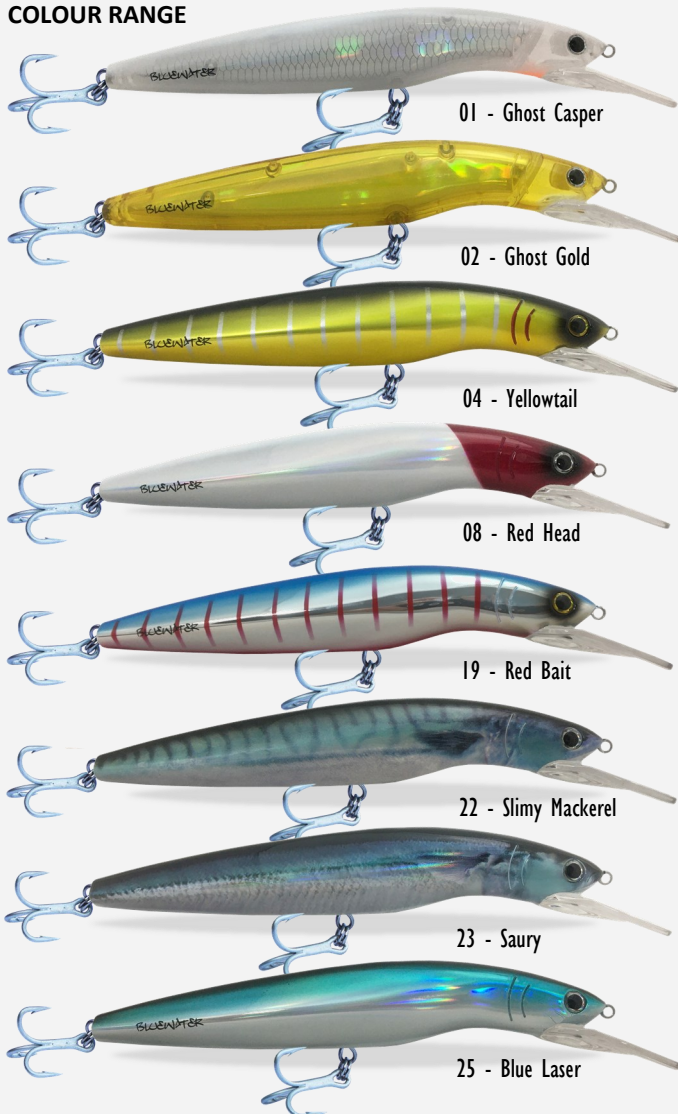

NEW MODEL

200mm

160mm

+12
4mt/12ft

LENGTH MM	WEIGHT GMS	DIVING DEPTH	HOOK SIZE	SWIMMING ACTION	ITEM CODE
160	38	4mt/12ft	2/0	WOBBLE	03BW16...
200	64	4mt/12ft	4/0	WOBBLE	03BW20...

BLUEWATER MINNOW STD SERIES

COLOUR RANGE

BLUEWATER MINNOW PRO SERIES

The Pro Series range of Bluewater Minnow lure colours, feature an abalone shell foil and laser insert, that makes for a realistic finish that has proven very effective on all pelagic species.