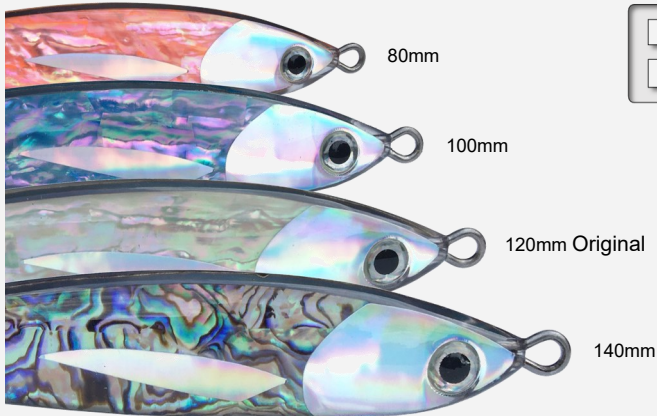

BLUEWATER BULLET BAIT

NEW

Bluewater Bullet Bait lures are built tough to take on the most ferocious predators when targeting Bluewater species such as GTs, Tuna and Tarpon etc. The 3 new sizes are sure to fill the needs for anglers to target an even wider range of species. The Bullet Bait is hand made and handcrafted using a super clear resin and features a heavy duty wired through construction. It is rigged with a VMC 7266 5/0 hook and a stainless steel heavy duty split ring and is now available in 4 sizes and 5 colours.

BULLET BAIT