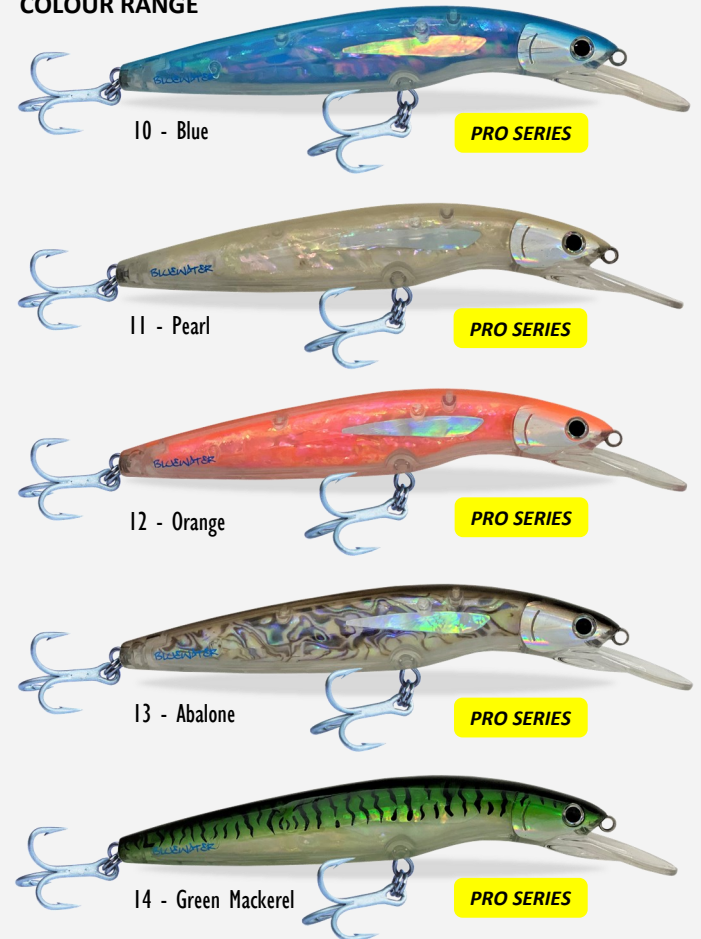

COLOUR RANGE