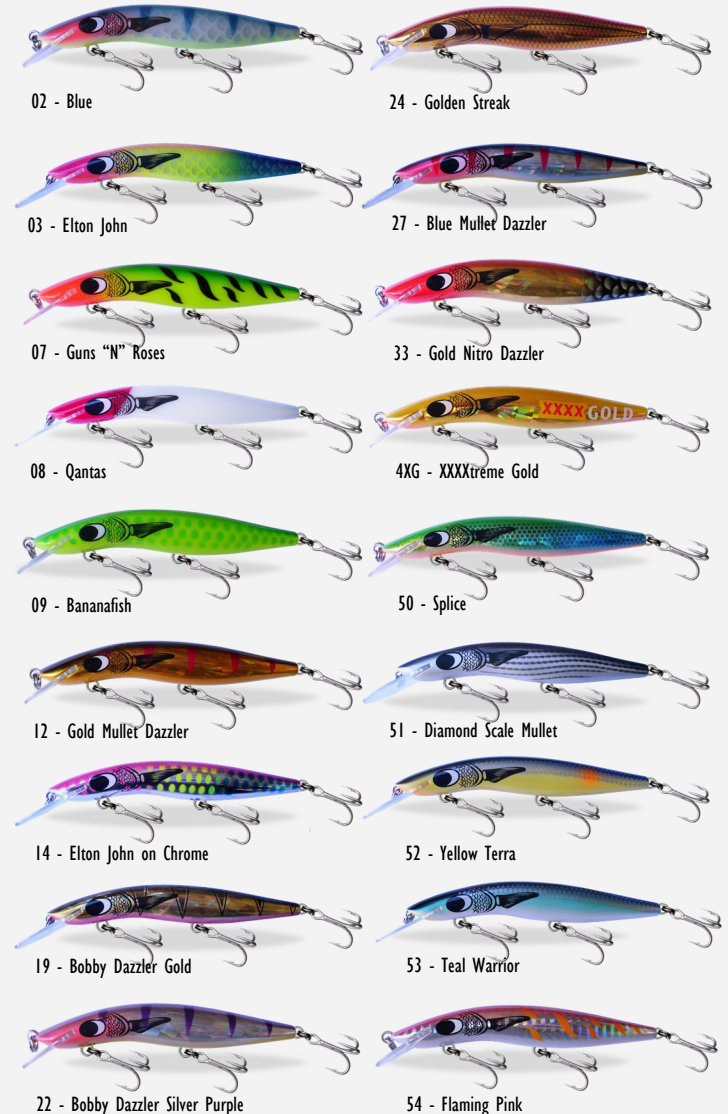

F18M

COLOUR RANGE

CLASSIC F18

Scan for lure action

The F18 features a unique body shape with defined lateral wings that increase stability and help to create a highly effective action when cast & trolled.

LENGTH MM	WEIGHT GMS	DIVING DEPTH	SWIMMING ACTION	ITEM CODE
120	21	2.5m/8ft	WOBBLE	02CLF18...

F18

COLOUR RANGE

CLASSIC LURES

CLASSIC DR. EVIL

Scan for lure action

This super deep diver gets right down to where the big fish lie. The over size bib design aids in getting this lure down to a depth of over 20ft. The Dr. Evil is perfectly sized to attract strikes from both large and small predators, and makes for a superb trolling lure.