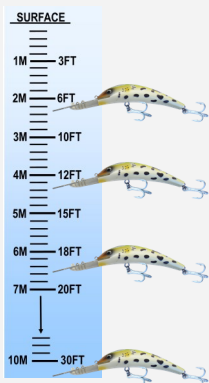

52 - Rainbow Trout

FLIPPER SIZE 2.5

The Stumpjumper Flipper is a top water lure designed for as much splash as possible to entice surface strikes from large predatory fish. The Flipper is a versatile lure that can also accommodate bibs (supplied) from the standard size 2 lures that turn it into a diving lure that can run at shallow or deeper depths.

LENGTH MM	WEIGHT GMS	DIVING DEPTH	SWIMMING ACTION	ITEM CODE
68	14	MULTIPLE	SURFACE/DIVE	37SF ..

COLOUR RANGE

F2 - Trout Frog

F3 - Fluoro Frog

F4 - Olive Frog

F5 - Black Knight

STUMPJUMPER MEGA

The latest addition to the StumpJumper series of lures is the new Mega StumpJumper. This specialty lure is a serious lure for those chasing fish at specific depths. With the quality of technology evolving with side scan and almost TV quality pictures in sounders this lure allows anglers to hit specific depths with ease and slow troll in the strike zone for longer and better results. A patented removable bib system gives anglers every advantage now rather than relying on the fish to be over active and chasing a lure at a depth that the fish aren't.