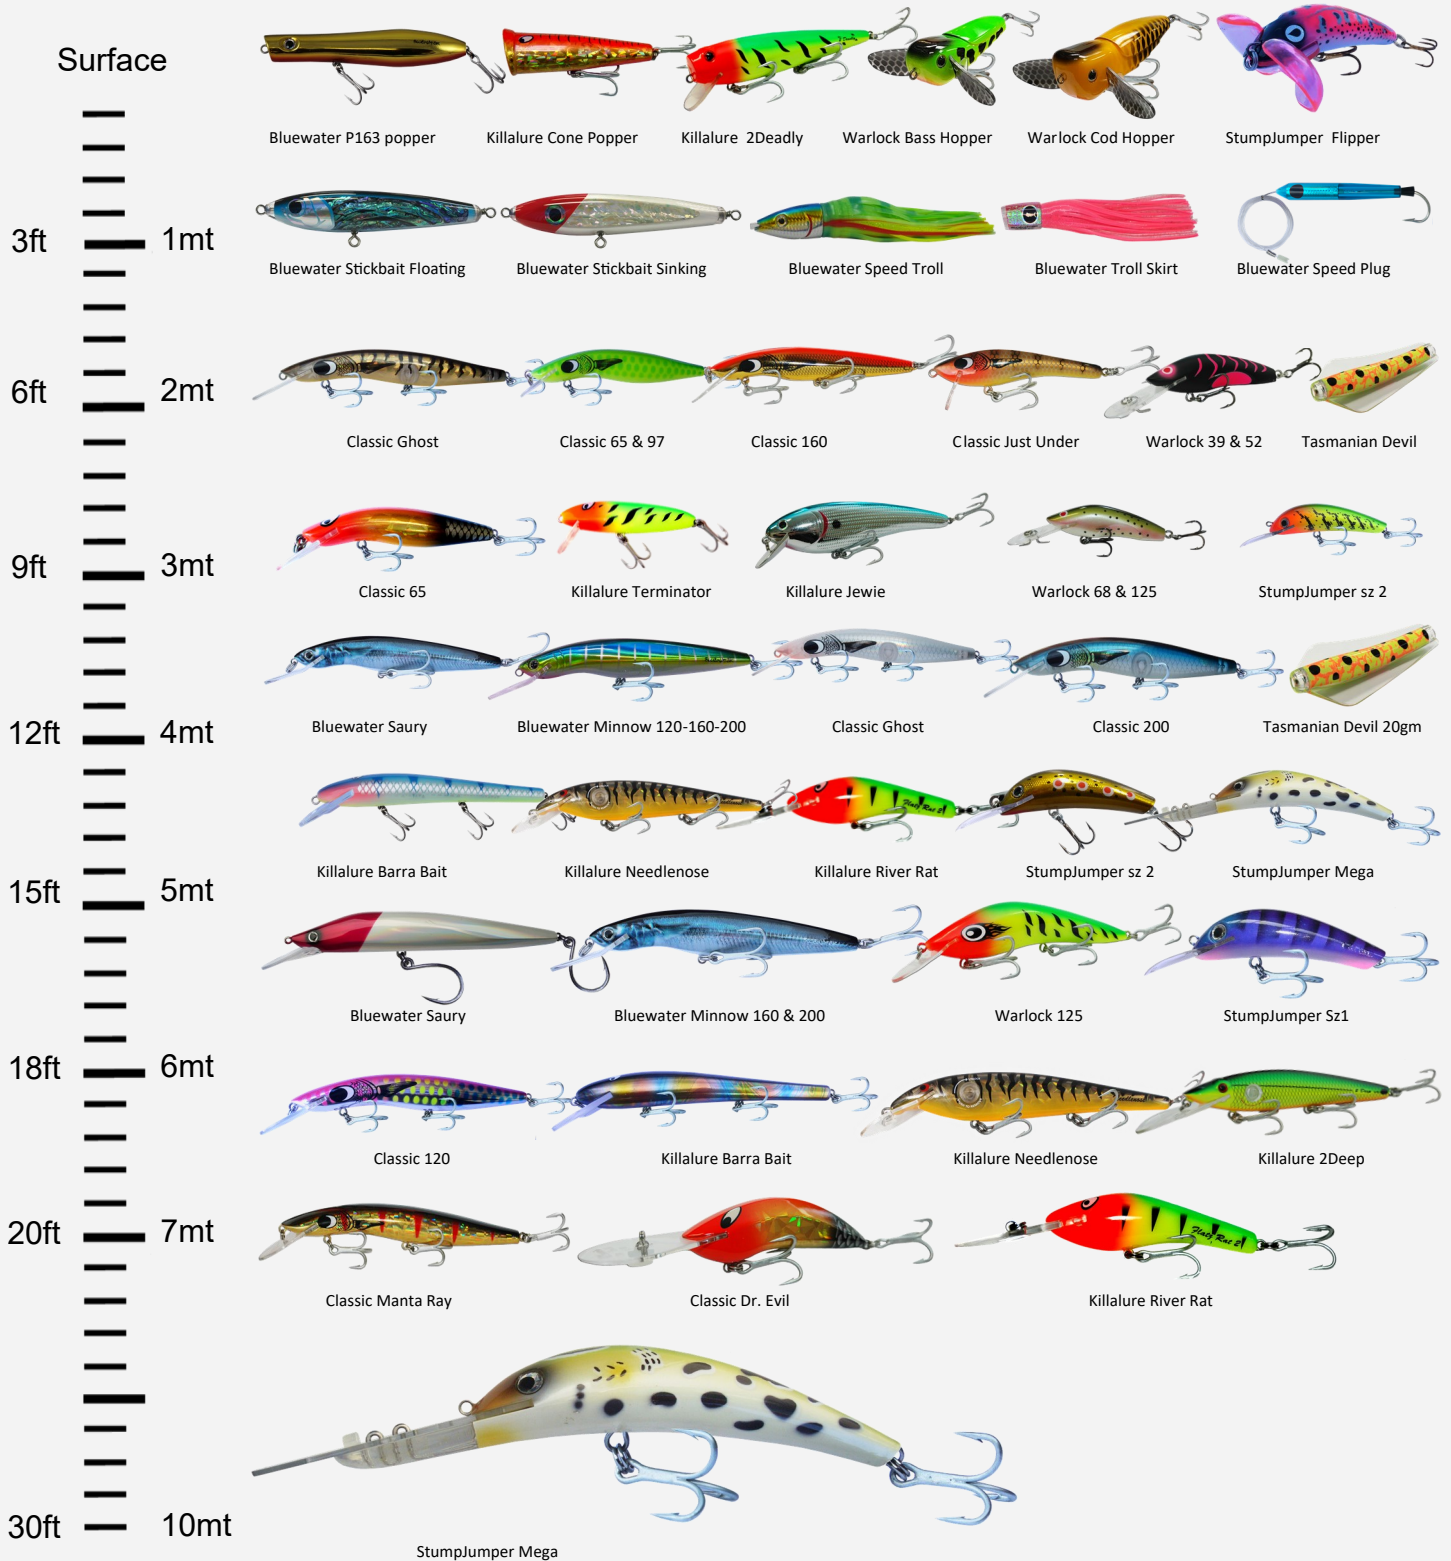

3PK LURES

The most popular selling and proven colours are in each lure pack.

2DEADLY60/80/120

BARRA BAIT

FLATZ RAT

NEEDLENOSE

2EASY

2DEEP

LURE DIVE DEPTH CHART

* Due to J.M.Gillies constant product development, specifications and images may vary from those published in this catalogue. All sizes and measurements are approximates only.

VERTICAL STORAGE