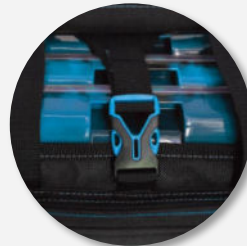

Includes 5 Drift Series tackle trays.