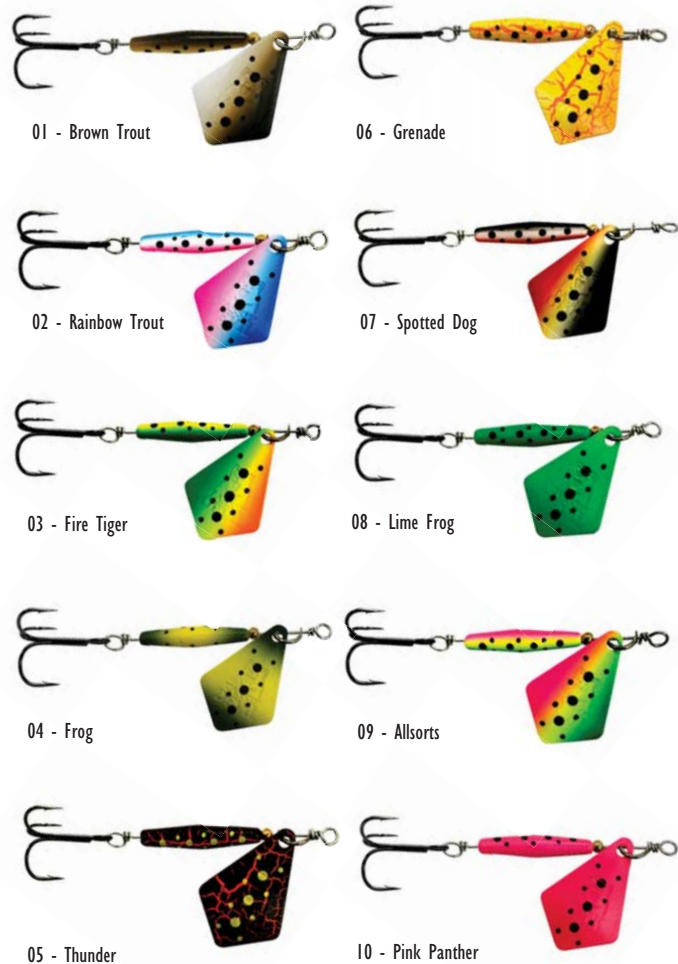

TASMANIAN DEVIL®

Gillies

Since 1928

TASMANIAN DEVIL BLADE

The Tasmanian Devil 'Devil Blade' features a uniquely designed spinner blade that has been created to match the famous Tasmanian Devil lure. The blade provides a distinct action as it spins through the water. Custom Tasmanian Devil paint designs that have been created specifically for freshwater species. Each lure is equipped with quality terminal tackle and VMC treble hooks.

COLOURS

TASMANIAN DEVIL SPOON

The Tasmanian Devil 'Devil Spoon' lure offers the dual attraction of vibration and flash. As the spoon travels through the water it flutters from side to side and emits a vibration that attracts fish even in cloudy water. The polished underside of the Devil Spoon produces a flash attraction, ideal in clear running water and is a proven trigger for predatory species.

COLOURS