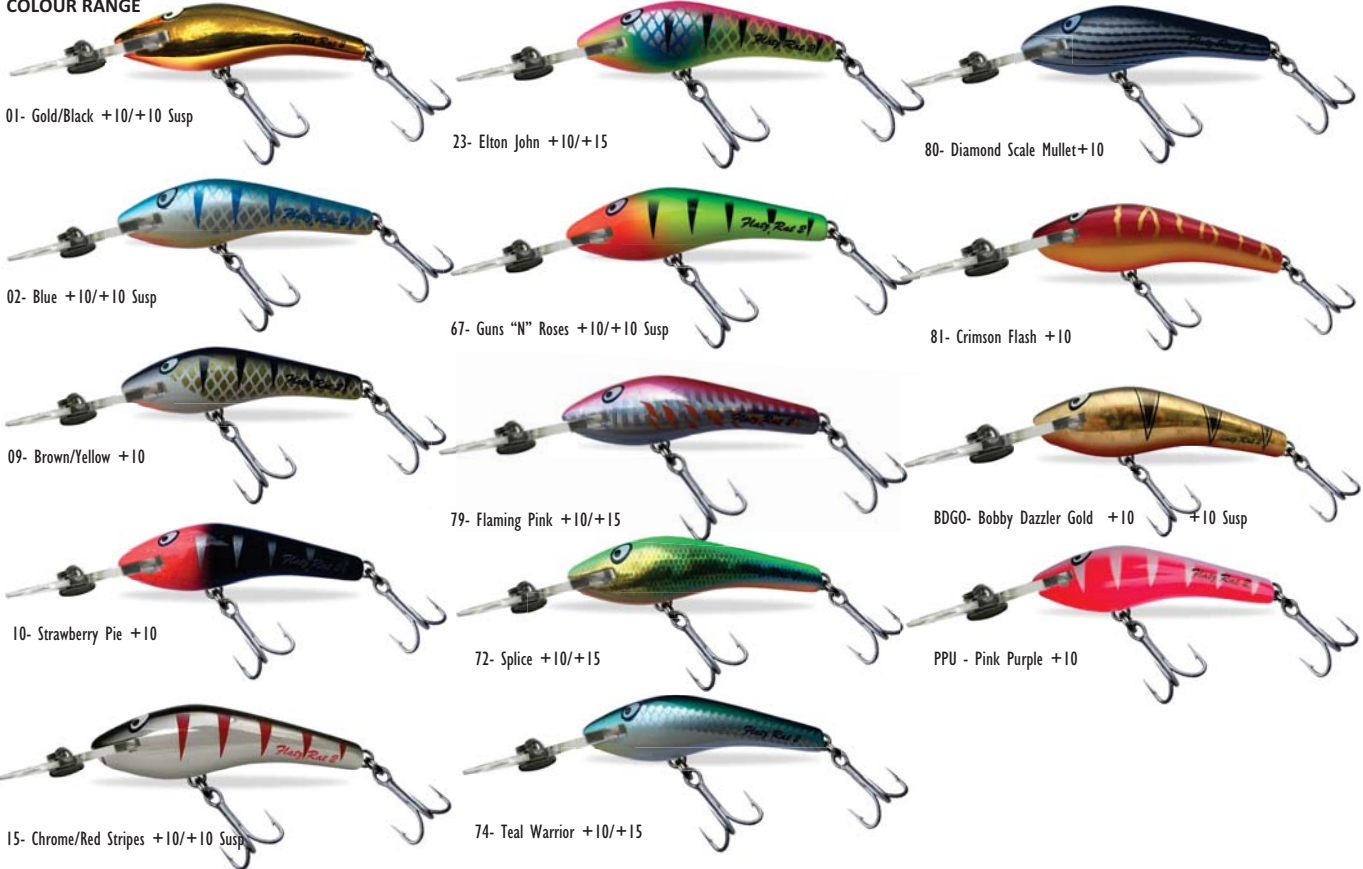

FLATZ RAT 2

Scan for lure action

The Flatz Rat 2 is one of the most popular lures in the range, it is extremely versatile across a wide range of applications. Suitable for all sportfish and are a great 'all-rounder' suitable for both casting & trolling in salt and freshwater.

LENGTH MM	WEIGHT GMS	DIVING DEPTH	SWIMMING ACTION	ITEM CODE
75	11	3mt/10ft	SUSPEND	04K3BBS ..
75	11	3mt/10ft	WOBBLE	04K3BBD ..
75	11	5mt/15ft	WOBBLE	04K3BDD ..

COLOUR RANGE