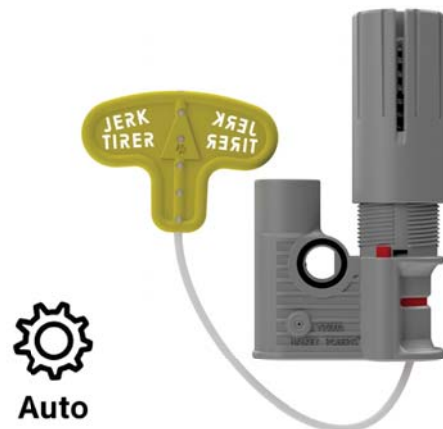

Product description

The Hydro 1F™ Manual/Automatic Inflator is designed for use on life vests where automatic inflation is needed.

- Splash and humidity resistant.
- Single point indication.
- Easy and inexpensive to rearm.
- Glass-reinforced nylons.
- All metal components: Stainless steel for the marine environment.