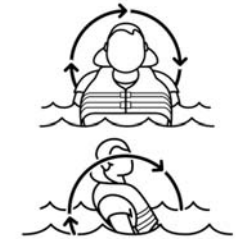

This jacket has passed the roll over test. This Jacket will roll the wearer over to a safe position.

LEVEL 100 FOAM RANGE - P100

Model P100 – Level 100 range for safety. The P100 range is fully certified to AS4758.1 2015. Highly visible colours are used. Reflective tape on each size. Whistle, kids sizes Xsmall and Small child all have crotch straps.

- Children sizes have lifting loop.
- Adult sizes have whistle.
- Solar reflective tape.
- Hi visibility colour.
- Full back panel of foam for comfort.
- These jacket will roll over the wearer.