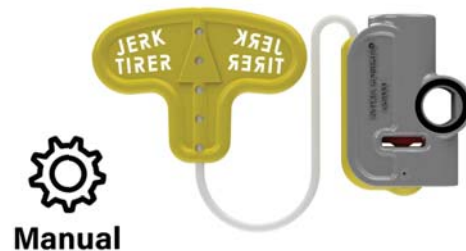

RESPONSE

By Life Jacket Solutions

Sales: sales@jmgillies.com.au

Website: www.ljss.com.au

Single Point Indicator Operating Systems

All LJS inflatables are fitted with Halkey Roberts Operating Systems.

Halkey Roberts Operating Systems (MANUAL)

MANUAL - Halkey Roberts Single Point Indicator.

Product description

The Pro 3F® Single Point Manual Inflator is designed for use on life vests where manual activation only is desired.

- ◆ Single point indication.
- ◆ Easy and inexpensive to rearm.
- ◆ Glass-reinforced nylons.
- ◆ All metal components: Stainless steel for the marine environment.