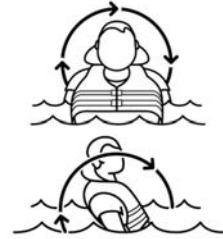

This jacket has passed the roll over test. This Jacket will roll the wearer over to a safe position.

LEVEL 100 FOAM RANGE - S100

Model S100 – Level 100 range for safety. These jackets are certified to AS4758.1 2015. With the use of highly visible colours and reflective tape. Multi fit one size fits all on adult and split front for easy donning.

- Comes with closed cell foam.
- Reflective tape.
- Easy fit on and take off.
- Safety whistle.
- Crotch strap on child.